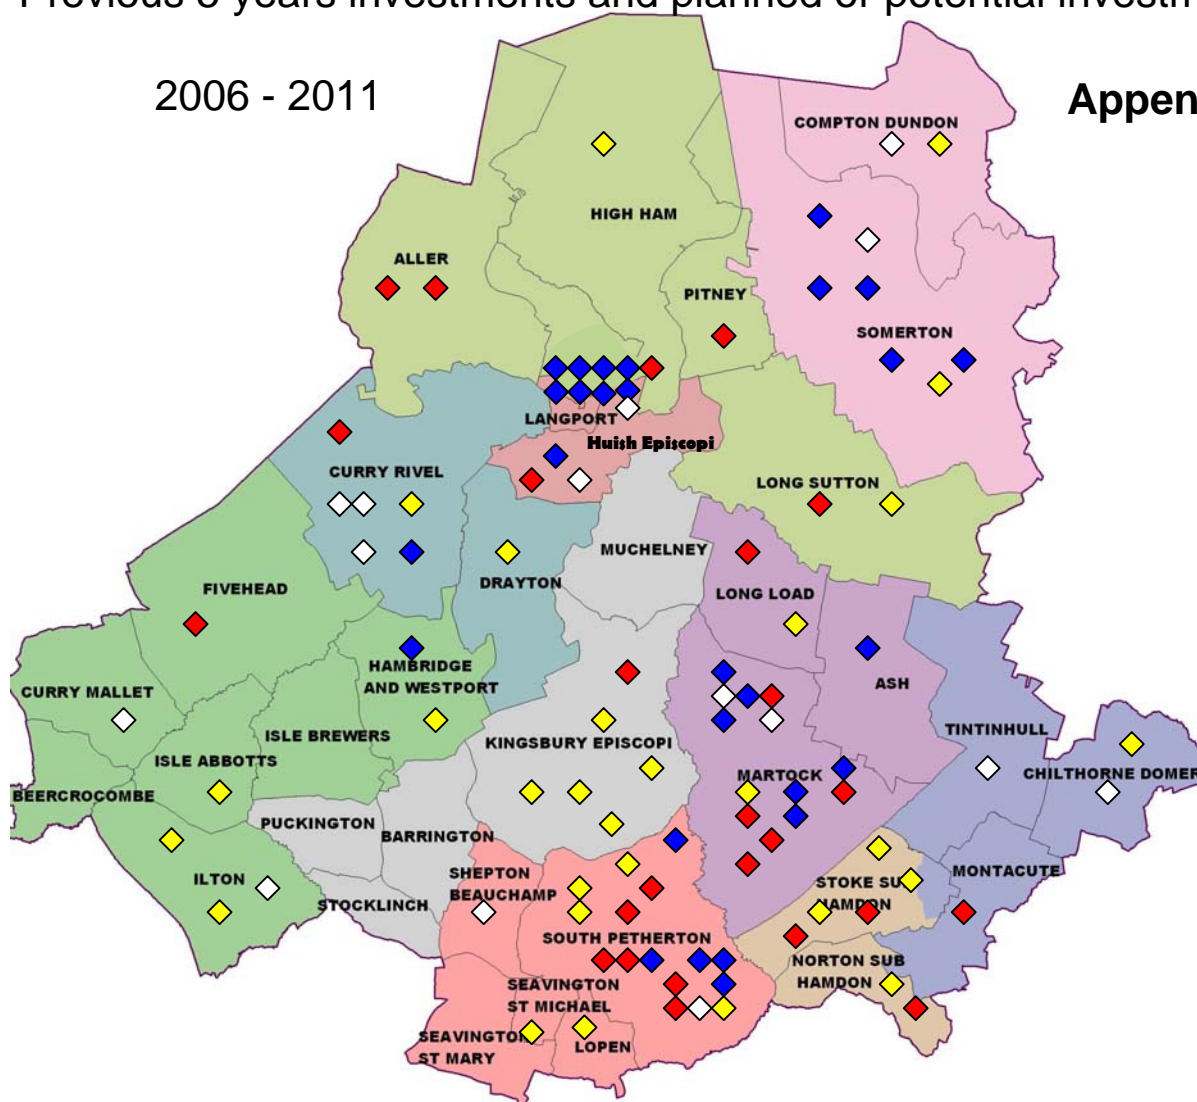

SSDC - Area North Capital Investment Programmes

Previous 5 years investments and planned or potential investments

2006 - 2011

Appendix B

Please note – locations are not precise – just within the parish!

 Environment, Economy and Access	 Community Buildings	 Sport & Leisure	 Planned Future Investment
<p>These projects include those put forward by local community groups or parish councils for general enhancement and improvements within parishes in Area North.</p> <p><i>(MTIG –Market Town Investment Group funding)</i></p> <p>NB: SSDC investment into affordable housing is not shown, this information is held within the corporate housing programme.</p>	<p>These projects were all supported through grants to a parish council or community group. The majority of grants have helped improve the use of existing buildings including church rooms, village halls, recreation pavilions. New buildings included two new community run shops. Project grants helped improve access or otherwise increase community activity in Area North.</p>	<p>These projects were forward by sports & recreation groups or parish councils that help to improve local play and sport facilities within Area North.</p>	<p>The map shows projects that are within the agreed SSDC Capital Programme (Corporate and Area).</p> <p>The map also shows where additional investment has been secured through s106 agreements – although funding is subject to the completion of the development.</p> <p><i>(CP= SSDC Capital Programme / S106 = Legal Agreement funding)</i></p>